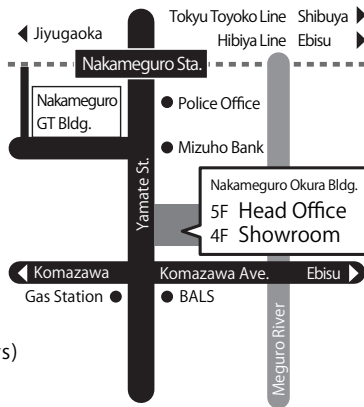

# SHOWROOMS

## TOKYO

4F Nakameguro Okura Bldg.  
1-26-9 Kamimeguro  
Meguro-ku Tokyo 153-0051  
TEL: 03-5721-2831  
FAX: 03-5721-2832

OPEN  
AM10:00 - PM6:30 (weekday)  
AM10:00 - PM6:00  
(Saturday-Sunday, public holidays)