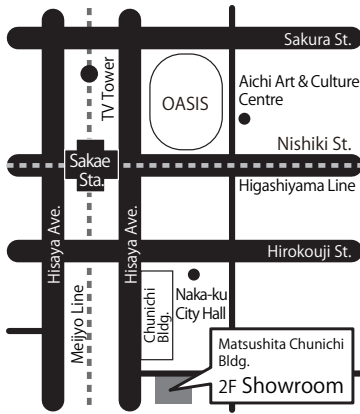

NAGOYA

2F Matsushita Chunichi Bldg.
4-14-5 Sakae Naka-ku
Nagoya 460-0008
TEL: 052-238-6851
FAX: 052-238-6880

OPEN
AM10:00 - PM6:30 (weekday)
AM10:00 - PM6:00 (Saturday)

HIROSHIMA

2F Ascend-Hacchobori
6-10 Hacchobori Naka-ku
Hiroshima 730-0013
TEL: 082-222-7555
FAX: 082-222-7557

OPEN
AM9:00 - PM6:00
(weekday, Saturday)