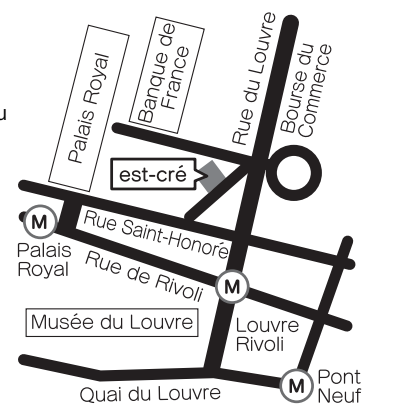

PARIS

est-cré
23 Rue Jean-Jacques Rousseau
75001 Paris France
TEL: +33 (0) 1 40 26 13 01
FAX: +33 (0) 1 40 26 13 55

OPEN
AM9:00 - PM6:00 (weekday)