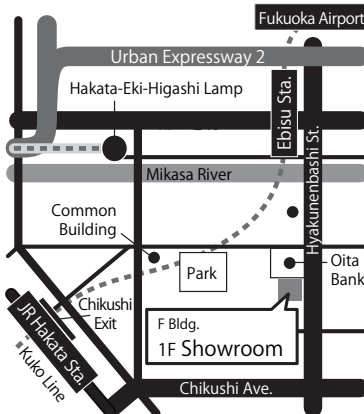

FUKUOKA

1F F Bldg. 3-13-21
Hakataeki-higashi Hakata-ku
Fukuoka 812-0013
TEL: 092-437-3040
FAX: 092-437-3050

OPEN
AM9:00 - PM6:00 (weekday)
AM9:00 - PM5:00 (Saturday)