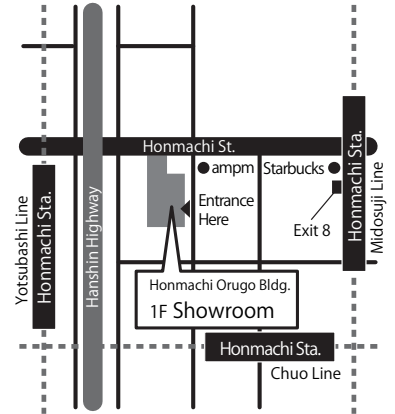

OSAKA

1F Honmachi Urugo Bldg.
4-4-25 Honmachi Chuo-ku
Osaka 541-0053
TEL: 06-6251-1970
FAX: 06-6251-1971

OPEN
AM10:00 - PM6:30 (weekday)
AM10:00 - PM6:00
(Saturday-Sunday)