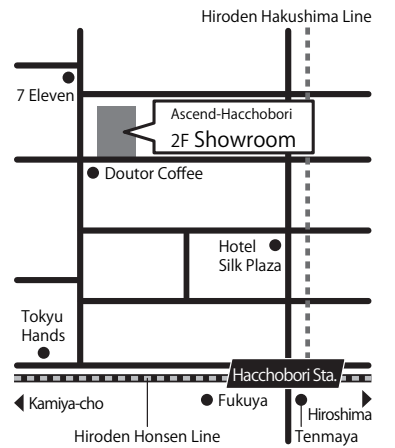

## HIROSHIMA

2F Ascend-Hacchobori  
6-10 Hacchobori Naka-ku  
Hiroshima 730-0013  
TEL: 082-222-7555  
FAX: 082-222-7557

OPEN  
AM9:00 - PM6:00  
(weekday, Saturday)